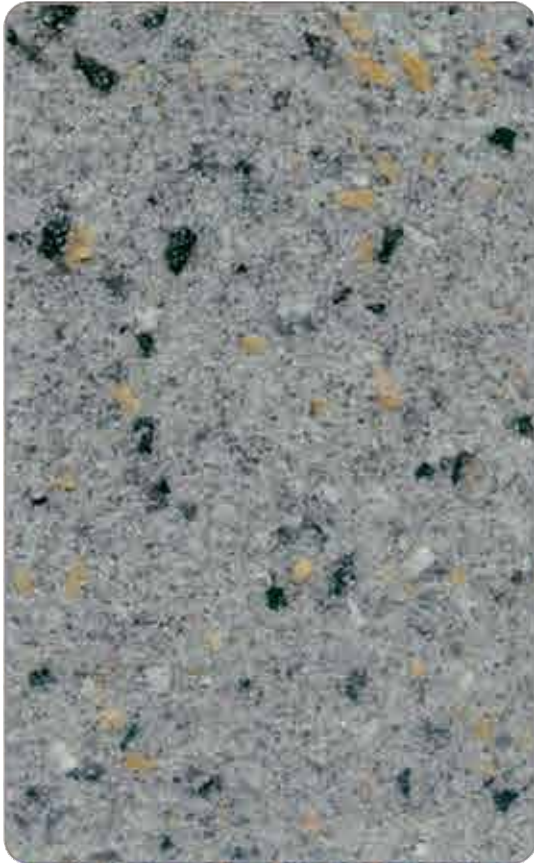

//// TERRACO®

TERRALITE GRANITE

The House of Scandinavian Finishing Materials

TERRALITE GRANITE

Application: 
Colour: TLG-1431 

TERRALITE GRANITE

Application: 
Colour: TLG-1434 

TERRALITE GRANITE

Application: 
Colour: TLG-1430 

 Spray

TERRALITE GRANITE

Application: 
Colour: TLG-1437 

TERRALITE GRANITE
Application:
Colour: TLG-1435

TERRALITE GRANITE
Application:
Colour: TLG-1432

TERRALITE GRANITE
Application:
Colour: TLG-1433

TERRALITE GRANITE
Application:
Colour: TLG-1436

Terralite Granite is a spray applied coating used to simulate natural granite – a practical alternative to marble or granite.

Inspired by the timeless beauty of granite and marble, this range of decorative coatings provides long term resilience and strength. Due to the nature of the product, it also provides a hard wearing protection to the substrate.