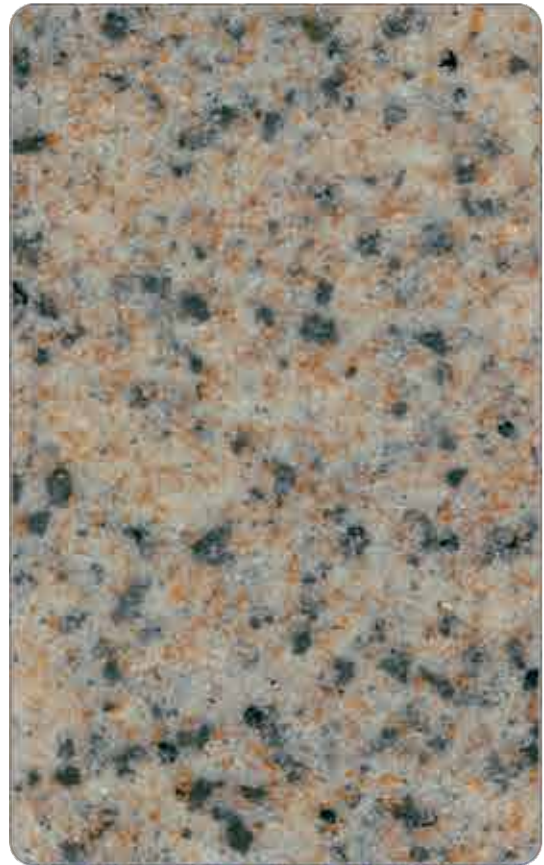

//// TERRACO®

TERRALITE GRANITE

The House of Scandinavian Finishing Materials

TERRALITE GRANITE

Application: 
Colour: TLG-1431 

TERRALITE GRANITE

Application: 
Colour: TLG-1434 

TERRALITE GRANITE

Application: 
Colour: TLG-1430 

 Spray

TERRALITE GRANITE

Application: 
Colour: TLG-1437 

TERRALITE GRANITE
Application:
Colour: TLG-1435

TERRALITE GRANITE
Application:
Colour: TLG-1432

TERRALITE GRANITE
Application:
Colour: TLG-1433

TERRALITE GRANITE
Application:
Colour: TLG-1436

Terralite Granite is a spray applied coating used to simulate natural granite – a practical alternative to marble or granite.

Inspired by the timeless beauty of granite and marble, this range of decorative coatings provides long term resilience and strength. Due to the nature of the product, it also provides a hard wearing protection to the substrate.

These products are used both internally and externally, depending upon the design detail the architect wishes to accentuate. Available in an extensive range of natural colours, these products are often used as part of the Terraco EIF System or as a standalone long life decorative coating applied onto cement plaster walls, concrete columns, feature walls made of gypsum board and many other substrates.