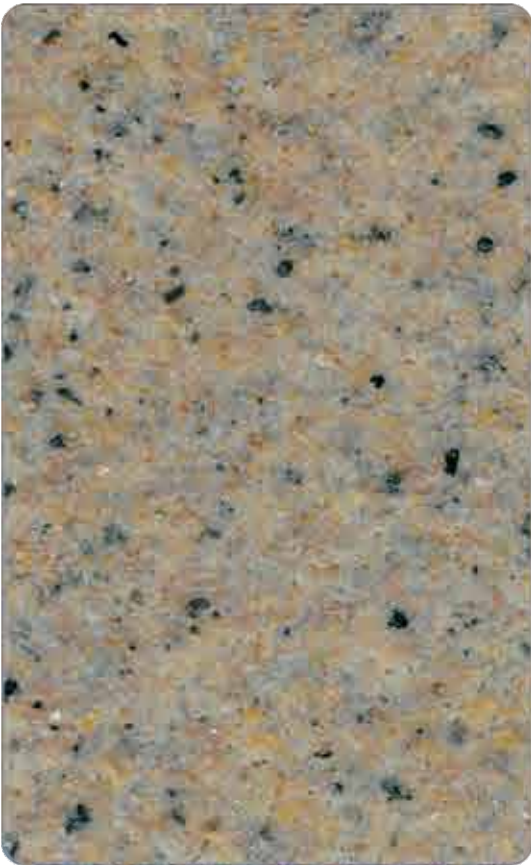

//// TERRACO®

TERRALITE GRANITE

The House of Scandinavian Finishing Materials

TERRALITE GRANITE

Application: 
Colour: TLG-1431 

TERRALITE GRANITE

Application: 
Colour: TLG-1434 

TERRALITE GRANITE

Application: 
Colour: TLG-1430 

 Spray

TERRALITE GRANITE

Application: 
Colour: TLG-1437 

TERRALITE GRANITE
Application:
Colour: TLG-1435

TERRALITE GRANITE
Application:
Colour: TLG-1432

TERRALITE GRANITE
Application:
Colour: TLG-1433

TERRALITE GRANITE
Application:
Colour: TLG-1436

Terralite Granite is a spray applied coating used to simulate natural granite – a practical alternative to marble or granite.

Inspired by the timeless beauty of granite and marble, this range of decorative coatings provides long term resilience and strength. Due to the nature of the product, it also provides a hard wearing protection to the substrate.