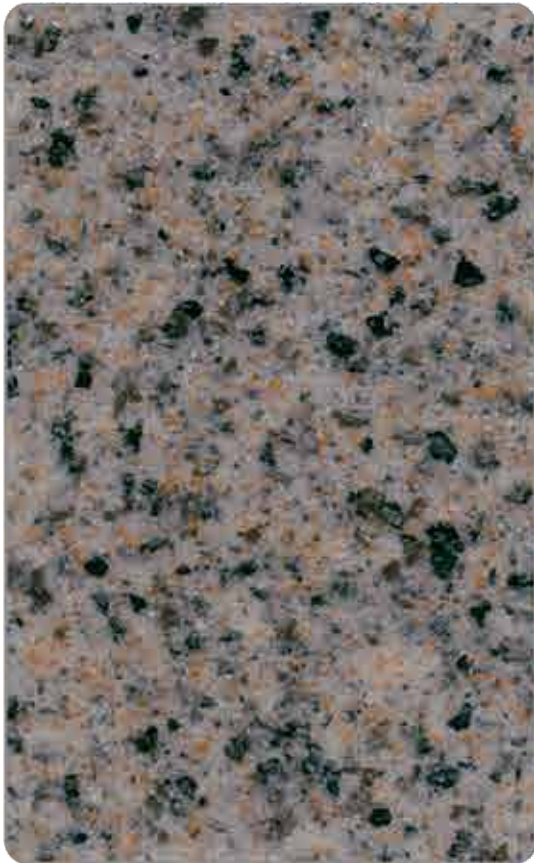

//// TERRACO®

TERRALITE GRANITE

The House of Scandinavian Finishing Materials

TERRALITE GRANITE

Application: 
Colour: TLG-1431 

TERRALITE GRANITE

Application: 
Colour: TLG-1434 

TERRALITE GRANITE

Application: 
Colour: TLG-1430 

 Spray

TERRALITE GRANITE

Application: 
Colour: TLG-1437 

TERRALITE GRANITE
Application:
Colour: TLG-1435

TERRALITE GRANITE
Application:
Colour: TLG-1432

TERRALITE GRANITE
Application:
Colour: TLG-1433

TERRALITE GRANITE
Application:
Colour: TLG-1436

Terralite Granite is a spray applied coating used to simulate natural granite – a practical alternative to marble or granite.

Inspired by the timeless beauty of granite and marble, this range of decorative coatings provides long term resilience and strength. Due to the nature of the product, it also provides a hard wearing protection to the substrate.

These products are used both internally and externally, depending upon the design detail the architect wishes to accentuate. Available in an extensive range of natural colours, these products are often used as part of the Terraco EIF System or as a standalone long life decorative coating applied onto cement plaster walls, concrete columns, feature walls made of gypsum board and many other substrates.